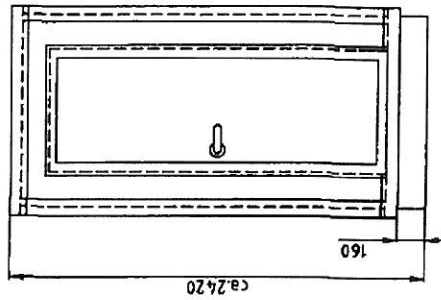

Beklæddes med træ, som
 males i mørke grøn
 farve, så det falder
 ind i omgivelserne.

① Efficient connection Z
 (directly down - the valve will be mounted by customer
 before setting the unit to foundation)

Tank inlet

Notes:

Interior height:	2100 mm	Total weight:	-
Color:	Wooden surface + green color ???	Tare weight-estimate:	-
Floor:	PVC gray	Center of wheels from rear side:	-
Date:	13.1.2014	Wheels:	-

EUROWAGON
 COPYRIGHT EUROWAGON, s.r.o.
 Drawing number:
1640-12-2 EWK